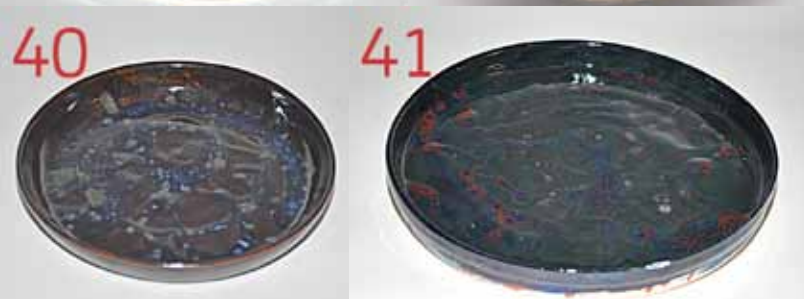

29  
Drizzled Ivory Cup  
\$10  
3.5" diameter,  
6" height

31  
Drizzled Green Plate  
with Cobalt  
\$18  
11" diameter,  
1" height

32  
Solid Green Pot  
\$25  
8.5" diameter,  
7" height

33  
Solid Green Vase  
\$15  
5" diameter,  
7" height

35  
Drizzled Green Vase  
\$68  
8" diameter,  
13" height

34  
Painted Blue &  
Eggplant Vase  
\$75  
8" diameter,  
16" height

36  
Painted Vase  
\$25  
8" diameter,  
6.5" height

38  
Painted Eggplant  
Bowl  
\$38  
13" diameter,  
5" height

39  
Speckled Brown Bowl  
\$17  
9" diameter,  
3.5" height

40  
Drizzled Brown Plate  
\$19  
10" diameter,  
1" height

41  
Drizzled Blue Plate  
\$17  
9" diameter,  
1" height

42  
Ivory Bowl  
\$20  
10" diameter,  
5" height